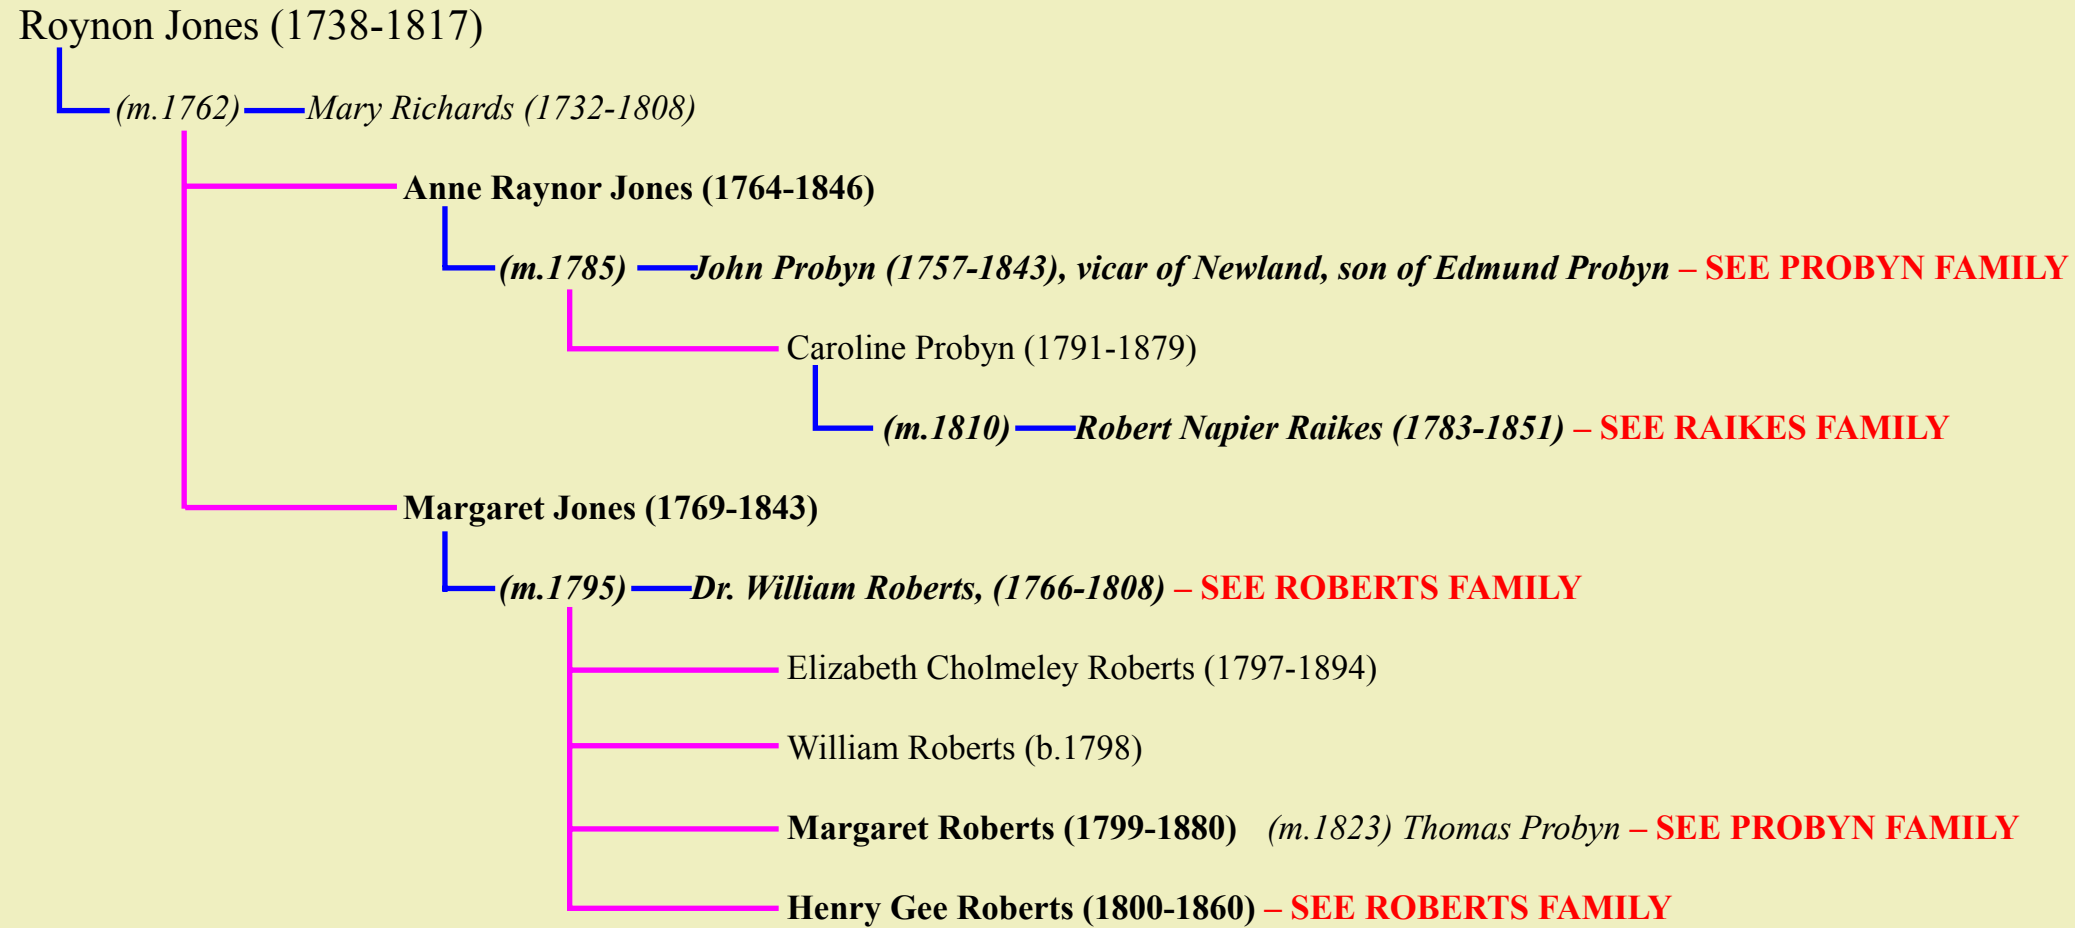

**FAMILY TREE 1 :**

**DIGHTON FAMILY**

John Dighton (1761-1840)

**Key**

**BOLD** – MENTIONED IN WHO'S WHO TEXT

*ITALIC* – SPOUSE

 marriage

 children

**EDWARD ELGAR :**  
COLLECTED CORRESPONDENCE

**FAMILY TREE 2 :**

**JONES FAMILY**

**Key**

**BOLD** – MENTIONED IN WHO'S WHO TEXT

*ITALIC* – SPOUSE

— marriage

— children

**EDWARD ELGAR :**  
**COLLECTED CORRESPONDENCE**

**FAMILY TREE 3 :**

**PROBYN FAMILY**

Edmund [Hopkins] Probyn (1731-1812)

(m.1757) — Sophia Dalton (1732-1802)

**John Probyn, Vicar of Newland (1757-1843)**