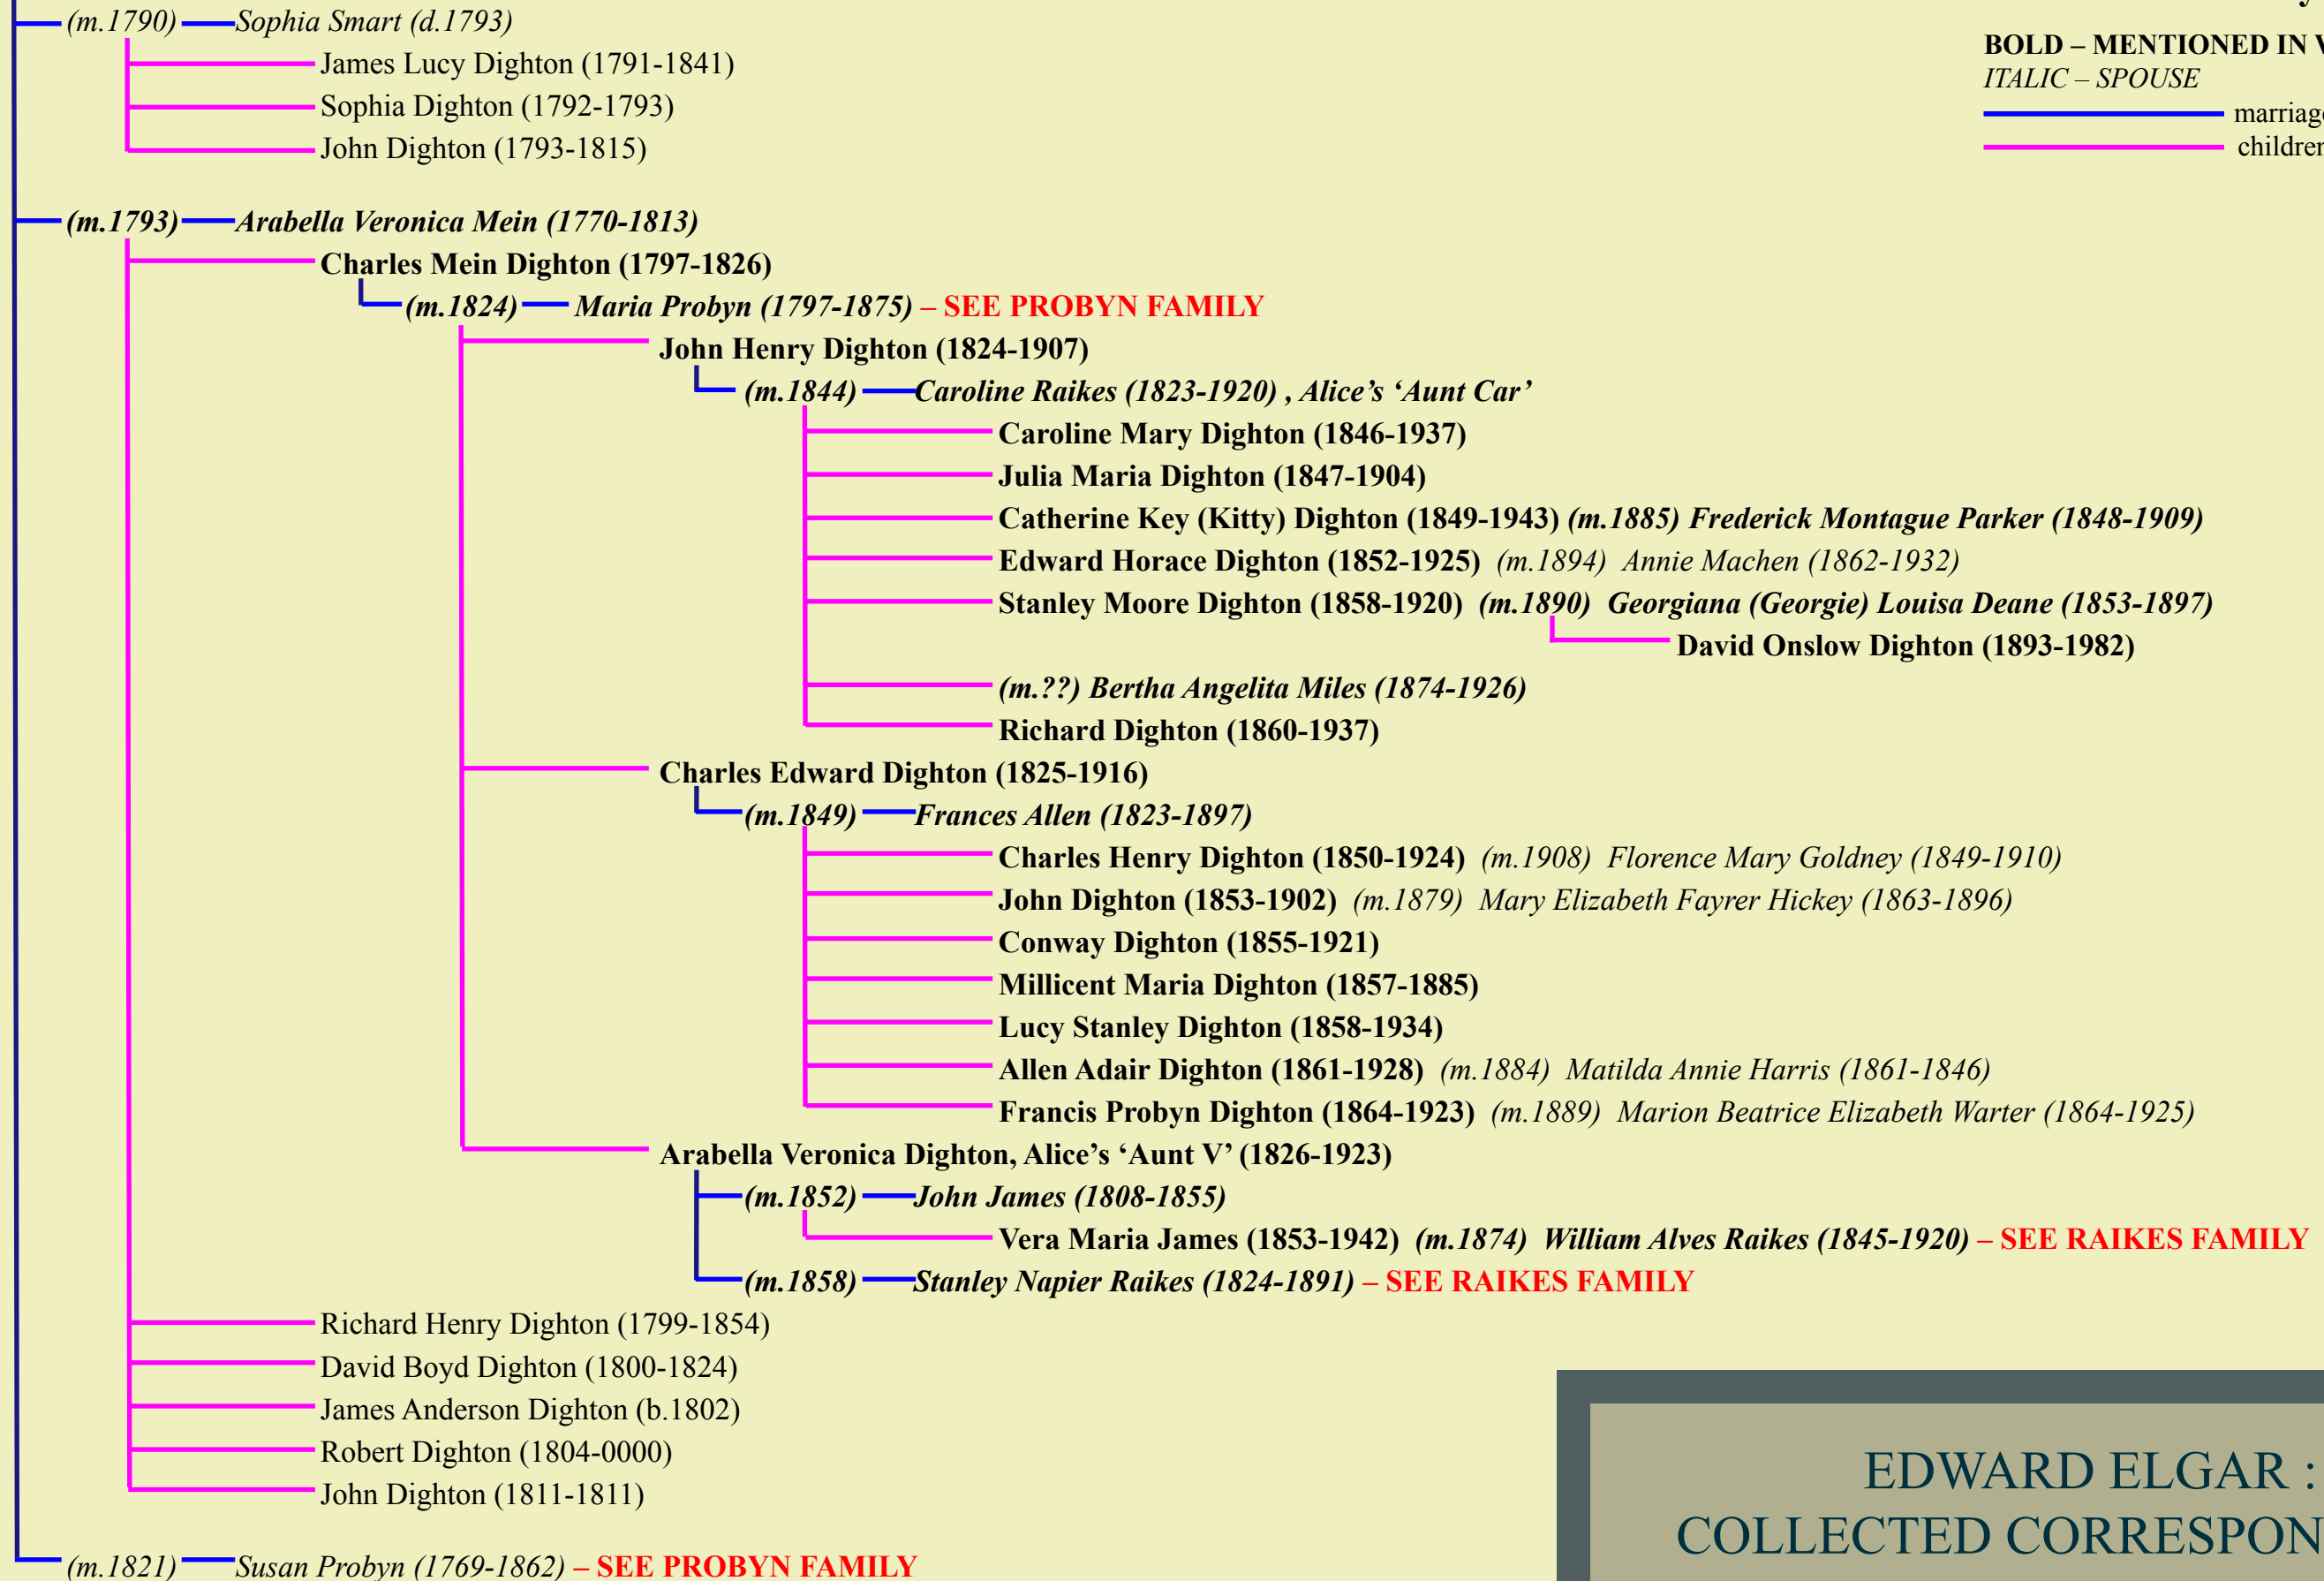

**FAMILY TREE 1 :**

**DIGHTON FAMILY**

John Dighton (1761-1840)

**Key**

**BOLD** – MENTIONED IN WHO'S WHO TEXT

*ITALIC* – SPOUSE

 marriage

 children

**EDWARD ELGAR :**  
COLLECTED CORRESPONDENCE

**FAMILY TREE 2 :**

**JONES FAMILY**

**Key**

**BOLD** – MENTIONED IN WHO'S WHO TEXT

*ITALIC* – SPOUSE

— marriage

— children